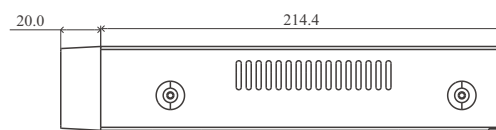

FEATURES

- Supports up to TVI/CVI/AHD 1080P/720P analog video input
- Supports 2CH 5MP/4MP/3MP/1080P/960P/720P IP video input by default
- 16CH analog video input can be switched to 16CH IP video input
- H.265/H.264 coding
- Intuitive and user-friendly Graphics User Interface (GUI), window style operation by mouse
- Multi-mode recording: manual / timed / motion / AI recording
- Playback : 16 CH simultaneously playback
- Search: time slice, time, event, tag search
- Express and flexible backup via USB, network and so on
- Pentaplex: preview, record, playback, backup and remote access
- DHCP, DDNS, PPPoE network protocol
- Remote control via Web or CMS : preview, playback, backup, PTZ and configuration
- Support remote network transmission and remote surveillance with mobile device
- Authorization management, log review and device status review
- Support 1080P output, true high resolution display
- Support PTZ preset and auto cruise, up to 255 presets and 8 cruises
- Support NAT function and QRCode scanning by mobile phones
- Powerful mobile surveillance by smart phones with iOS and Android OS

DIMENSIONS