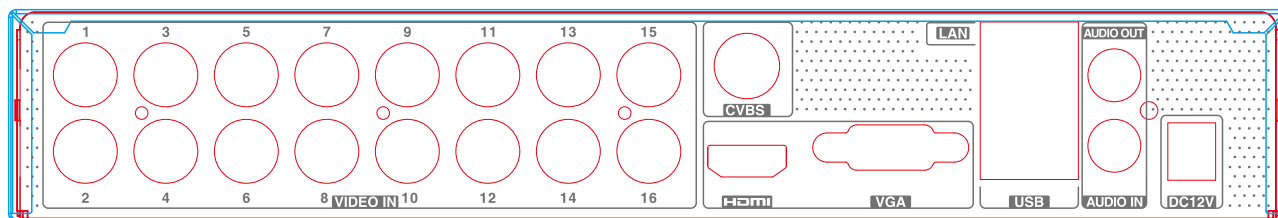

Rear Panel

TD-2116NS-HL-C