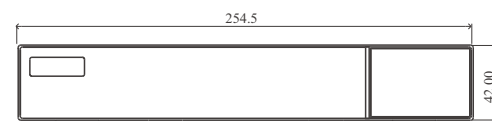

FEATURES

- Supports up to TVI/CVI/AHD 1080P/720P analog video input
- Supports 2CH 5MP/4MP/3MP/1080P/960P/720P IP video input by default
- 16CH analog video input can be switched to 16CH IP video input
- H.265/H.264 coding
- Intuitive and user-friendly Graphics User Interface (GUI), window style operation by mouse
- Multi-mode recording: manual / timed / motion / AI recording
- Playback : 16 CH simultaneously playback
- Search: time slice, time, event, tag search
- Express and flexible backup via USB, network and so on
- Pentaplex: preview, record, playback, backup and remote access
- DHCP, DDNS, PPPoE network protocol
- Remote control via Web or CMS : preview, playback, backup, PTZ and configuration
- Support remote network transmission and remote surveillance with mobile device
- Authorization management, log review and device status review
- Support 1080P output, true high resolution display
- Support PTZ preset and auto cruise, up to 255 presets and 8 cruises
- Support NAT function and QRCode scanning by mobile phones
- Powerful mobile surveillance by smart phones with iOS and Android OS

DIMENSIONS