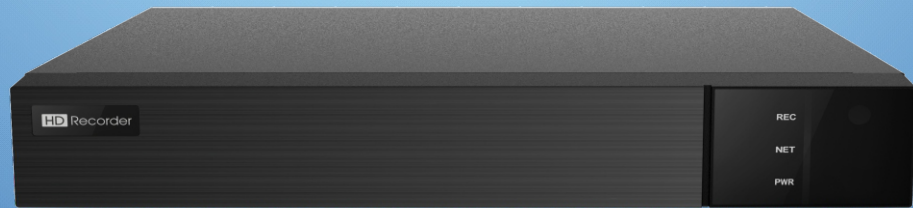

Hybrid DVR

16 CH Hybrid DVR

TD-2116NS-HL-C

HD Output

DDNS

Network

PTZ

Audio

MIC

Mobile

CMS

USB

Mouse

E-mail

The series of product can connect analog and IP cameras simultaneously, which adopts the standard H.265 high profile compression format and the advanced SOC technique to ensure real time recording in each channel and realize outstanding robustness of the system. This series supports 16 CH video input, 1 CH audio input, simultaneous 16 CH playback. The series of product can meet different security requirements of home, financial, commerce, enterprise, transportation and government, etc.

Tel: +86-755-36995888

Web site: <http://en.tvt.net.cn>

Fax: +86-755-33104777

E-mail: overseas@tvt.net.cn

FEATURES

- Supports up to TVI/CVI/AHD 1080P/720P analog video input
- Supports 2CH 5MP/4MP/3MP/1080P/960P/720P IP video input by default
- 16CH analog video input can be switched to 16CH IP video input
- H.265/H.264 coding
- Intuitive and user-friendly Graphics User Interface (GUI), window style operation by mouse
- Multi-mode recording: manual / timed / motion / AI recording
- Playback : 16 CH simultaneously playback
- Search: time slice, time, event, tag search
- Express and flexible backup via USB, network and so on
- Pentaplex: preview, record, playback, backup and remote access
- DHCP, DDNS, PPPoE network protocol
- Remote control via Web or CMS : preview, playback, backup, PTZ and configuration
- Support remote network transmission and remote surveillance with mobile device
- Authorization management, log review and device status review
- Support 1080P output, true high resolution display
- Support PTZ preset and auto cruise, up to 255 presets and 8 cruises
- Support NAT function and QRCode scanning by mobile phones
- Powerful mobile surveillance by smart phones with iOS and Android OS