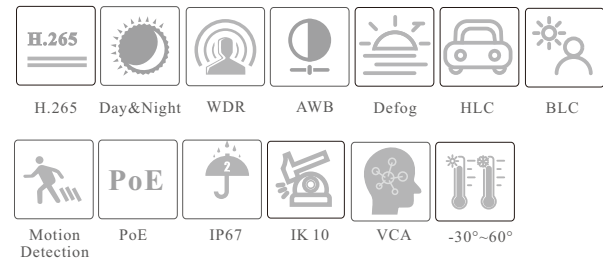

CAMERA

TD-9547E3B-A

4MP Network IR Water-Proof Dome Camera

- H.265+/H.265/H.264+/H.264/MJPEG coding
- Max. resolution: 2688 × 1520
- ICR auto switch, true day / night vision
- 10 ~ 20m IR night view distance
- 3D DNR, HWDR, HLC, BLC, Defog, Smart IR and ROI coding
- Support image distortion correction
- Built-in micro SD card slot, up to 256GB
- DC12V/PoE power supply
- IP 67 & IK10 ingress protection
- Support three streams
- Support remote monitoring by smart phones & tablet PCs with iOS and Android OS
- Support SMD
- Support NAT function
- Multiple smart events can be enabled at the same time
- Dual-system backup