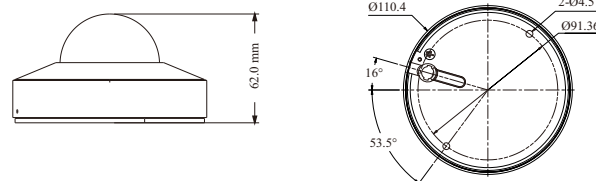

Network Protocol	UDP, IPv4, IPv6, DHCP, NTP, RTSP, RTP, RTMP, RTCP, PPPoE, DDNS, SMTP, FTP, SNMP, HTTP, 802.1x, UPnP, HTTPS, NAT, QoS
Interface Protocol	ONVIF
API&SDK	Yes
Storage	Network remote storage; micro SD card storage
Smart Alarm	Motion detection, SMD, SD card error, SD card full, IP address conflict, network disconnection, audio alarm
General Function	Watermark, video mask, heartbeat, image distortion correction, corridor pattern, disarming, ANR, cloud upgrade
Security	Video encryption, firmware encryption, HTTPS encryption, configuration encryption, illegal login lock, IP address filtering, 802.1x authentication, basic and digest authentication for HTTP/RTSP/API
PoE	Yes, IEEE802.3af
IR Distance	10 ~ 20 m
Ingress Protection	IP67&IK10
Others	
Power Supply	DC12V/PoE
Power Consumption	DC12V: < 4.2W; PoE: < 5.5W
Storage Conditions	- 30 °C ~ 65 °C (-22°F~149°F), Humidity: less than 95 % (non-condensing)
Operating Conditions	- 30 °C ~ 60 °C (-22°F~140°F), Humidity: less than 95 % (non-condensing)
Dimensions (mm)	Ø 110.4 × 62
Weight (net)	Approx. 0.424KG
Material	Aluminum alloy body
Installation	Ceiling mounting; Wall mounting
Certificate	CE, FCC
Environmental Protection	Directive EU RoHS, WEEE(2012/19/EU), and REACH(EC1907/2006)

DIMENSIONS