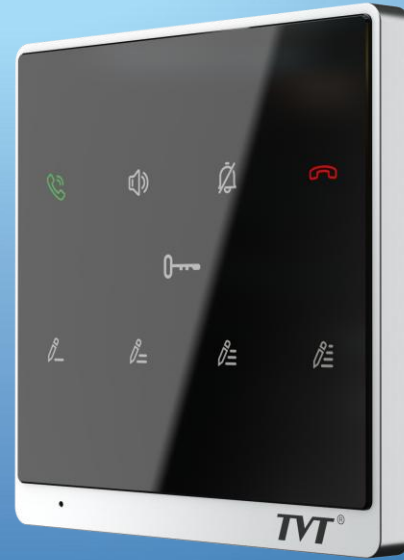

# TE-VH1100S1-P

## Intercom Indoor Station

- Two-way audio between the indoor station and door stations
- A maximum of 6 indoor stations can be installed in the same room
- Supports “Do Not Disturb” function
- Supports noise suppression and echo cancellation
- 4 custom touch buttons, convenient for users to customize functional shortcuts as needed
- Standard PoE power supply