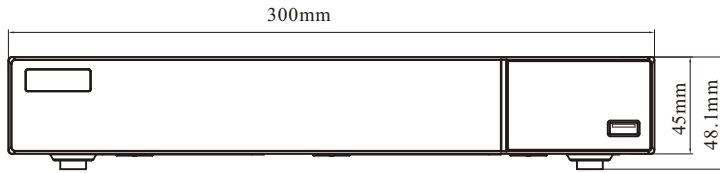

DIMENSIONS