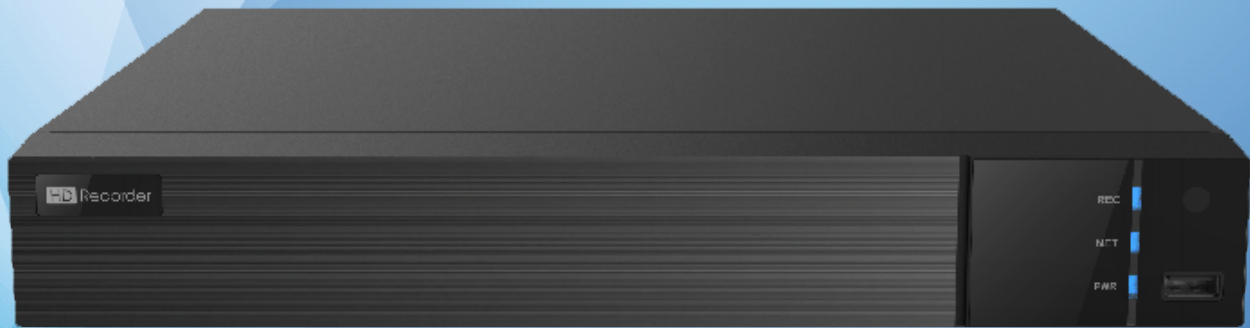

NVR

8CH PoE NVR

16MP/12MP/8MP/6MP/5MP/4MP/3MP/1080P/960P/720P HD PoE NVR

TD-3308H1-8P-B2-B

TD-3308H1-8P-B2-B supports 8 CH 16MP / 12MP / 8MP / 6MP / 5MP / 4MP / 3MP / 1080P / 1280x1024/960P / 720P high definition IP input, which adopts the advanced SOC technique to ensure high definition recording in each channel and realize outstanding robustness of the system.

TD-3308H1-8P-B2-B integrates with 8 PoE network ports and supports 8 CH IPC direct connection to NVR , simultaneous 8 CH playback, and 4K high definition display. The series of product can meet different security requirements of home, financial, commerce, enterprise, transportation and government, etc.