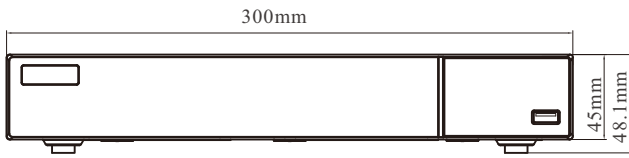

Dimensions