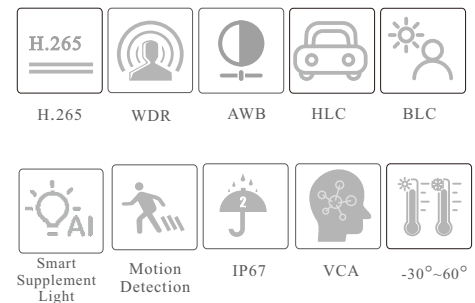

CAMERA

## TD-9451S4-C

5MP Dual Illumination Wi-Fi  
Network Camera

- H.265+ /H.265 /H.264+ /H.264/MJPEG coding
- Max. resolution: 5MP (2880 × 1620)
- Auto day/night switch
- 3D DNR, HWDR, HLC, BLC, etc.
- ROI coding
- Support smart supplement light
- 20~30m white light view distance; 20~30m IR view distance
- DC12V power supply
- IP 67 ingress protection
- Support three streams
- Support remote monitoring by smart phones& tablet PCs with iOS and Android OS
- Support P2P function
- Support Wi-Fi
- Support SMD
- Intelligent analytics

Indicator	Yes
Audio	1CH audio input; 1CH built-in MIC
Storage	Built-in micro SD card slot, up to 256GB
Reset	Yes
<b>Wi-Fi</b>	
Wireless Standards	IEEE802.11a/b/g/n, IEEE802.11ac, IEEE802.11ax,
Frequency Range	2.4GHz & 5GHz
Channel Bandwidth	20MHz
Security	WEP, WPA-PSK/WPA2-PSK, WPA3
Wireless Range	200m (no obstacles)
Transfer Rates	11b: 11Mbps; 11g:54Mbps; 11n: up to 150Mbps
<b>Others</b>	
Power Supply	DC12V
Power Consumption	< 6.02W
Operating Environment	- 30 °C ~ 60 °C (-22°F~140°F); Humidity: less than 95 % (non-condensing)
Storage Environment	- 30 °C ~ 65 °C (-22°F~149°F), Humidity: less than 95 % (non-condensing)
Dimensions ( mm )	182.4× 86× 126.8
Weight ( net )	Approx. 0.52KG
Installation	Ceiling mounting; Wall mounting
Certificate	CE, FCC
Environmental Protection	Complies with Directive EU RoHS, WEEE(2012/19/EU) , directive 94/62/EC and REACH(EC1907/2006)