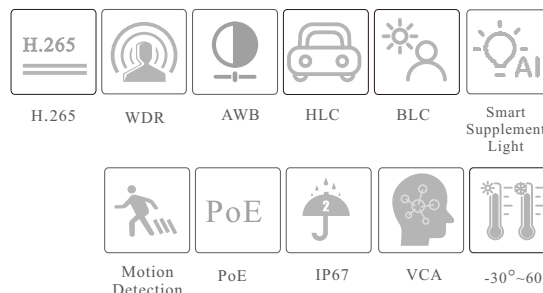

- H.265+ /H.265 /H.264+ /H.264/MJPEG coding
- Max. resolution: 8MP (3840 × 2160)
- Auto day/night switch
- 3D DNR, HWDR, HLC, BLC, etc.
- ROI coding
- Support smart supplement light
- 30~40m white light view distance; 30~50m IR view distance
- DC12V/PoE power supply
- IP 67 ingress protection
- Support three streams
- Support remote monitoring by smart phones& tablet PCs with iOS and Android OS
- Support NAT function
- Support SMD
- Support line crossing detection, region intrusion detection, abandoned/missing object detection, video exception detection
- Dual-system backup