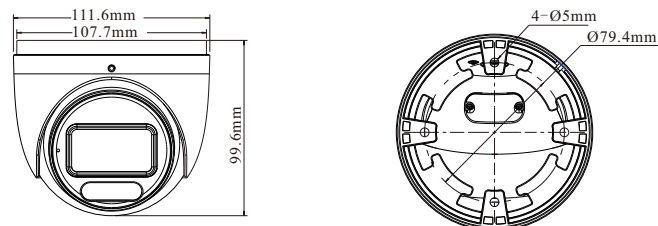

### DORI Distance

Lens	Detect	Observe	Recognize	Identify
2.8~12mm(W)	88m(288ft)	35m(114ft)	17m(56ft)	8m(27ft)
2.8~12mm(T)	277m(908ft)	111m(364ft)	55m(180ft)	28m(91ft)
<b>Others</b>				
Power Supply	DC12V/PoE			
Power Consumption	DC12V:< 9.7W; PoE: < 11.6W			
Storage Conditions	- 30 °C ~ 65 °C (-22 °F~149 °F), Humidity: less than 95 % (non-condensing)			
Operating Conditions	- 30 °C ~ 60 °C (-22 °F~140 °F), Humidity: less than 95 % (non-condensing)			
Dimensions (mm )	Φ 111.6 × 99.6			
Weight ( net )	Approx. 0.66KG			
Material	Aluminum alloy body			
Installation	Ceiling mounting; wall mounting			
Certificate	CE, FCC			
Environmental Protection	Complies with Directive EU RoHS, WEEE(2012/19/EU), directive 94/62/EC and REACH(EC1907/2006)			

### DIMENSIONS