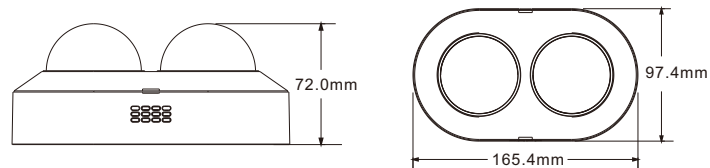

Network Protocol	UDP, IPv4, IPv6, DHCP, NTP, RTSP, RTP, RTMP, RTCP, PPPoE, DDNS, SMTP, FTP, SNMP, HTTP, 802.1x, UPnP, HTTPS, NAT, QoS
Interface Protocol	ONVIF
API& SDK	Yes
Storage	Network remote storage; micro SD card storage
Smart Alarm	Motion detection, SMD, SD card error, SD card full, IP address conflict, network disconnection, audio alarm
General Function	Watermark, video mask, heartbeat, image distortion correction, corridor pattern, disarming, ANR, cloud upgrade
Security	Video encryption, firmware encryption, HTTPS encryption, configuration encryption, illegal login lock, IP address filtering, 802.1x authentication, basic and digest authentication for HTTP/RTSP/API services
PoE	Yes, IEEE802.3af
IR Distance	20~30 m
Ingress Protection	IP 66& IK 10
Others	
Power Supply	DC12V/PoE
Power Consumption	<9.5W
Storage Conditions	- 30 °C ~ 65 °C (-22 °F ~ 149 °F), Humidity: less than 95 % (non-condensing)
Operating Conditions	- 30 °C ~ 60 °C (-22 °F ~ 140 °F), Humidity: less than 95 % (non-condensing)
Dimensions (mm)	165.4 × 97.4 × 72
Weight (net)	Approx. 0.755KG
Material	Aluminum alloy body
Installation	Ceiling mounting; Wall mounting
Certificate	CE, FCC
Environmental Protection	Directive EU RoHS, WEEE(2012/19/EU), and REACH(EC1907/2006)

DIMENSIONS

AVAILABLE ACCESSORIES

AVAILABLE MODEL

Available Model	TD-9844E3B(D/PE/AR2), 2.8mm lens*2
	TD-9844E3B(D/PE/AR2), 3.6mm lens*2