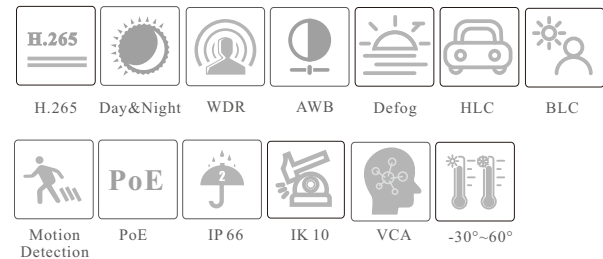

# TD-9844E3B

4MP Dual-lens Network IR  
Water-Proof Camera

- H.265+/H.265/H.264+/H.264/MJPEG coding
- Max. resolution: 2688 × 1520
- ICR auto switch, true day / night vision
- 20 ~ 30m IR night view distance
- 3D DNR, HWDR, HLC, BLC, Defog, Smart IR and ROI coding
- Support image distortion correction
- Support 2-split screen preview
- Built-in micro SD card slot, up to 512GB
- DC12V/PoE power supply
- IP 66 & IK 10 ingress protection
- Support three streams
- Support remote monitoring by smart phones & tablet PCs with iOS and Android OS
- Support NAT function
- Multiple smart events can be enabled at the same time
- Support dual-system backup