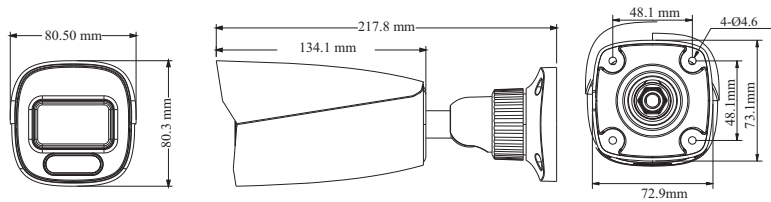

PoE	Yes, IEEE802.3af
Supplement Light Range	IR range: 30 ~ 50 m; white light range:20 ~ 30 m
Ingress Protection	IP67
Others	
Power Supply	DC12V/PoE
Power Consumption	< 8.5W
Operating Environment	- 30 °C ~ 60 °C (-22°F~140°F), Humidity: less than 95 % (non-condensing)
Storage Environment	- 30 °C ~ 65°C (-22°F~149°F), Humidity: less than 95 % (non-condensing)
Dimensions (mm)	217.8 × 80.5 × 80.3
Weight (net)	Approx. 0.608KG
Material	Aluminum alloy body
Installation	Ceiling mounting; Wall mounting
Certificate	CE, FCC
Environmental Protection	Directive EU RoHS, WEEE(2012/19/EU), and REACH(EC1907/2006)

DIMENSIONS