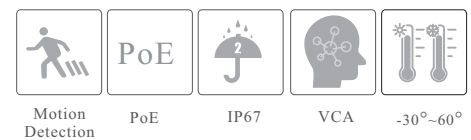

CAMERA

TD-9442S4L-C

4MP Dual Illumination Water-proof
Bullet Network Camera

- H.265+ /H.265 /H.264+ /H.264/MJPEG coding
- Max. resolution: 4MP (2560 × 1440)
- Auto day/night switch
- 3D DNR, WDR, HLC, BLC, etc.
- ROI coding
- Support smart supplement light
- 20~30m white light view distance; 30~50m IR view distance
- DC12V/PoE power supply
- IP 67 ingress protection
- Support dual streams
- Support remote monitoring by smart phones& tablet PCs with iOS and Android OS
- Support line crossing detection & region intrusion detection
- Support SMD